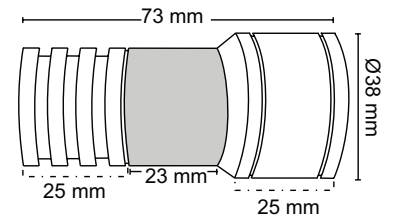

Material : Stainless Steel
Finish : SSCP
Suitable Pipe Dia : 25mm