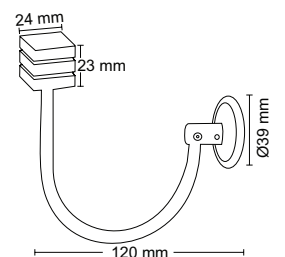

SS-164

Castle Hook

Material : Stainless Steel
Finish : SS

SS-165

Castle Hook

Material : Stainless Steel
Finish : SS

SS-166

Castle Hook

Material : Stainless Steel
Finish : SS