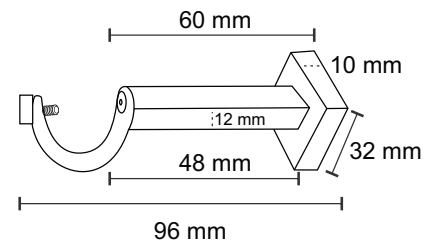

**SS-052**

Curtain Single Support

**Material :** Stainless Steel  
**Finish :** SS  
**Suitable Pipe Dia :** 25mm

**CP-052**

Curtain Single Support

**Material :** Stainless Steel  
**Finish :** CP  
**Suitable Pipe Dia :** 25mm