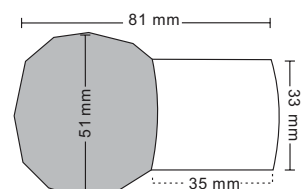

**SS-048**

Curtain Bracket

**Material :** Stainless Steel  
**Finish :** SS  
**Suitable Pipe Dia :** 25mm

**CRCP-301 Clear**

Curtain Bracket

**Material :** Stainless Steel  
**Finish :** SSCP / CRYSTAL CLEAR  
**Suitable Pipe Dia :** 25mm