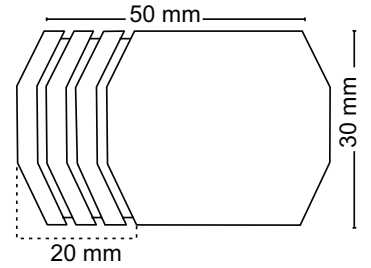

**SS-045**

Curtain Bracket

**Material :** Stainless Steel  
**Finish :** SS  
**Suitable Pipe Dia :** 25mm

**SS-046**

Curtain Bracket

**Material :** Stainless Steel  
**Finish :** SS  
**Suitable Pipe Dia :** 25mm