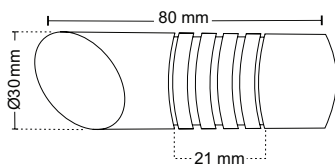

SS-092

Curtain Bracket