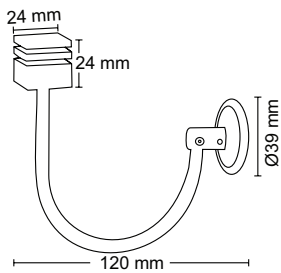

SS-167

Castle Hook

Material : Stainless Steel
Finish : SS

SS-168

Castle Hook

Material : Stainless Steel
Finish : SS

SS-169

Castle Hook

Material : Stainless Steel
Finish : SS