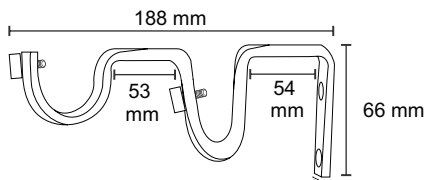

**SS-053**

Curtain Single Support

**Material :** Stainless Steel  
**Finish :** SS  
**Suitable Pipe Dia :** 25mm

**SS-053**

Curtain Double Support

**Material :** Stainless Steel  
**Finish :** SS  
**Suitable Pipe Dia :** 25mm