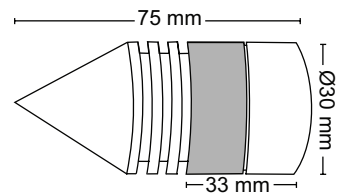

**SS-094**

Curtain Bracket

**Material :** Stainless Steel  
**Finish :** SS  
**Suitable Pipe Dia :** 25mm

**SSCP-094**

Curtain Bracket

**Material :** Stainless Steel  
**Finish :** SSCP  
**Suitable Pipe Dia :** 25mm

**SS-098**

Curtain Bracket

**Material :** Stainless Steel  
**Finish :** SS  
**Suitable Pipe Dia :** 25mm

**SSCP-098**

Curtain Bracket

**Material :** Stainless Steel  
**Finish :** SSCP  
**Suitable Pipe Dia :** 25mm