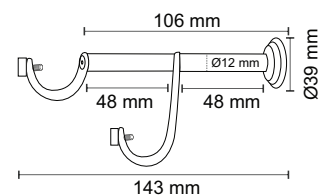

**SS-050 Big Base**

**Curtain Single Support**

**Material :** Stainless Steel  
**Finish :** SS  
**Suitable Pipe Dia :** 25mm

**SS-050 Big Base**

**Curtain Double Support**

**Material :** Stainless Steel  
**Finish :** SS  
**Suitable Pipe Dia :** 25mm