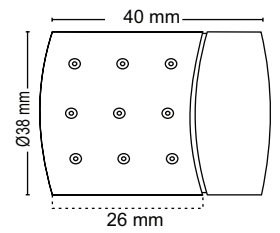

**SSCP-324**

Curtain Bracket

**Material :** Stainless Steel  
**Finish :** SSCP  
**Suitable Pipe Dia :** 25mm

**SS-325**

Curtain Bracket

**Material :** Stainless Steel  
**Finish :** SS  
**Suitable Pipe Dia :** 25mm