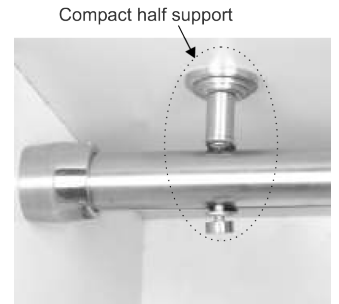

SS-050

Curtain Half Support