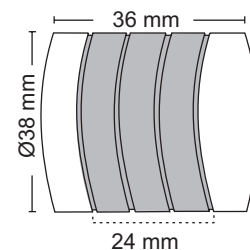

Material : Stainless Steel
Finish : SSCP
Suitable Pipe Dia : 25mm