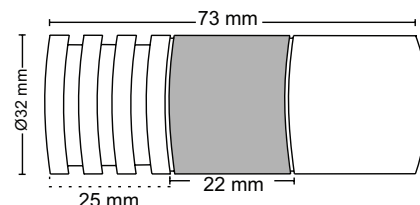

Material : Stainless Steel
Finish : SSCP
Suitable Pipe Dia : 25mm