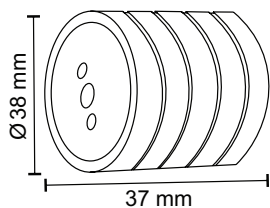

**SS-317 Small**

Curtain Conceal

**Material :** Stainless Steel  
**Finish :** SS  
**Suitable Pipe Dia :** 25mm

**SS-318 Big**

Curtain Conceal

**Material :** Stainless Steel  
**Finish :** SS  
**Suitable Pipe Dia :** 25mm