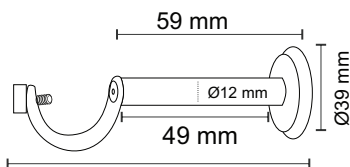

SS-050

Curtain Half Support

Material : Stainless Steel
Finish : SS
Suitable Pipe Dia : 25mm

SS-050 Big Base

Curtain Single Support

Material : Stainless Steel
Finish : SS
Suitable Pipe Dia : 25mm

SS-050 Big Base

Curtain Double Support

Material : Stainless Steel
Finish : SS
Suitable Pipe Dia : 25mm