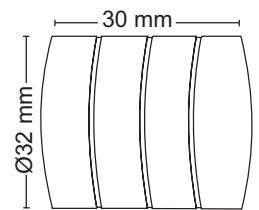

One double set consist of 2 fennels, 2 endcaps & 2 double supports

Triple Set

One triple set consist of 2 fennels, 4 endcaps & 2 triple supports

Conceal Socket

**SS-315**

Curtain Bracket (Small)

**Material :** Stainless Steel  
**Finish :** SS  
**Suitable Pipe Dia :** 25mm

**SS-316**

Curtain Bracket (Big)

**Material :** Stainless Steel  
**Finish :** SS  
**Suitable Pipe Dia :** 25mm

**SSCP-319**

Curtain Bracket (Small)

**Material :** Stainless Steel  
**Finish :** SSCP  
**Suitable Pipe Dia :** 25mm