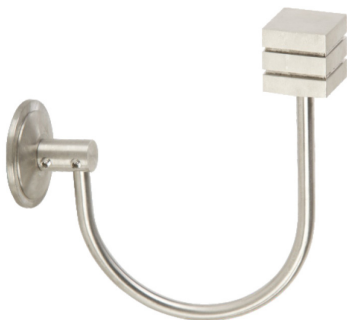

**SS-164**

Castle Hook

**Material :** Stainless Steel  
**Finish :** SS

**SS-165**

Castle Hook

**Material :** Stainless Steel  
**Finish :** SS

**SS-166**

Castle Hook

**Material :** Stainless Steel  
**Finish :** SS

**SS-167**

Castle Hook

**Material :** Stainless Steel  
**Finish :** SS

**SS-168**

Castle Hook

**Material :** Stainless Steel  
**Finish :** SS

**SS-169**

Castle Hook

**Material :** Stainless Steel  
**Finish :** SS

**SS-163**  
Curtain Flexible Elbow

**Features :** Can be adjust in any degree of angles  
**Material :** Stainless Steel  
**Finish :** SS  
**Suitable Pipe Dia :** 25mm