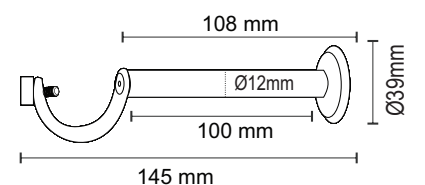

SS-056 Long

Curtain Single Support