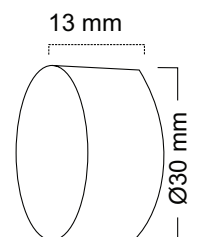

**SS-317 Small**

Curtain Conceal

**Material :** Stainless Steel  
**Finish :** SS  
**Suitable Pipe Dia :** 25mm

**SS-318 Big**

Curtain Conceal

**Material :** Stainless Steel  
**Finish :** SS  
**Suitable Pipe Dia :** 25mm

**SS-028**  
Curtain End Cap

**Material :** Stainless Steel  
**Finish :** SS  
**Suitable Pipe Dia :** 25mm

**CP-028**  
Curtain End Cap

**Material :** Stainless Steel  
**Finish :** CP  
**Suitable Pipe Dia :** 25mm