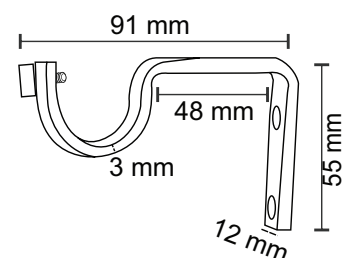

**SS-052**

Curtain Triple Support

**Material :** Stainless Steel  
**Finish :** SS  
**Suitable Pipe Dia :** 25mm

**SS-055**

Curtain Single Support

**Material :** Stainless Steel  
**Finish :** SS  
**Suitable Pipe Dia :** 25mm

**SS-053**

Curtain Single Support

**Material :** Stainless Steel  
**Finish :** SS  
**Suitable Pipe Dia :** 25mm

**SS-053**

Curtain Double Support

**Material :** Stainless Steel  
**Finish :** SS  
**Suitable Pipe Dia :** 25mm