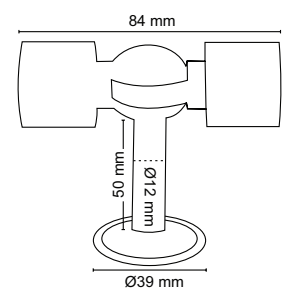

Castle Hook

**Material :** Stainless Steel  
**Finish :** SS

**SS-163**  
Curtain Flexible Elbow

**Features :** Can be adjust in any degree of angles  
**Material :** Stainless Steel  
**Finish :** SS  
**Suitable Pipe Dia :** 25mm