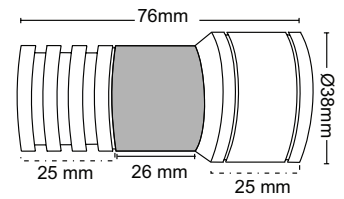

Material : Stainless Steel
Finish : SS / ICE
Suitable Pipe Dia : 25mm