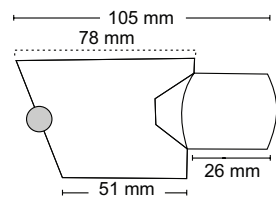

**SSAC-097 Ice**

Curtain Bracket

**Material :** Stainless Steel  
**Finish :** SS / ICE  
**Suitable Pipe Dia :** 25mm

**SS-091**

Curtain Bracket

**Material :** Stainless Steel  
**Finish :** SS  
**Suitable Pipe Dia :** 25mm