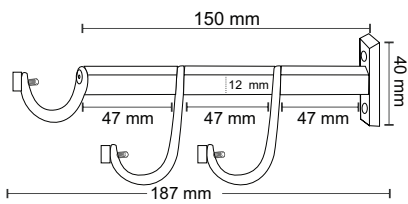

**SS-050 Big Base**

**Curtain Single Support**

**Material :** Stainless Steel  
**Finish :** SS  
**Suitable Pipe Dia :** 25mm

**SS-050 Big Base**

**Curtain Double Support**

**Material :** Stainless Steel  
**Finish :** SS  
**Suitable Pipe Dia :** 25mm

**SS-050 Big Base**

Curtain Triple Support

**Material :** Stainless Steel  
**Finish :** SS  
**Suitable Pipe Dia :** 25mm

**SS-051**

Curtain Triple Support

**Material :** Stainless Steel  
**Finish :** SS  
**Suitable Pipe Dia :** 25mm