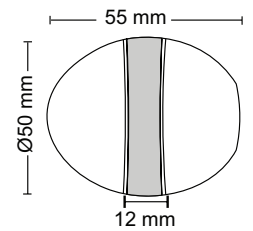

**CRSS-303**

Curtain Bracket

**Material :** Stainless Steel  
**Finish :** SS / CRYSTAL  
**Suitable Pipe Dia :** 25mm

**SSCP-307**

Curtain Bracket

**Material :** Stainless Steel  
**Finish :** SSCP  
**Suitable Pipe Dia :** 25mm