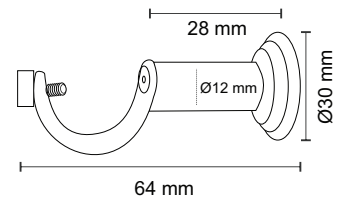

Material : Stainless Steel
Finish : SS
Suitable Pipe Dia : 25mm