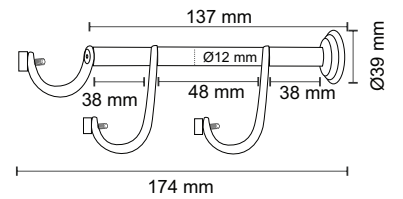

SS-050 Big Base

Curtain Triple Support

Material : Stainless Steel
Finish : SS
Suitable Pipe Dia : 25mm