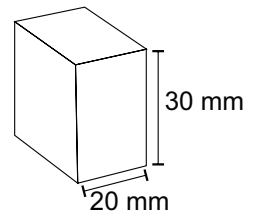

SS-030

Curtain End Cap

Material : Stainless Steel
Finish : SS
Suitable Pipe Dia : 25mm

CP-030

Curtain End Cap

Material : Stainless Steel
Finish : CP
Suitable Pipe Dia : 25mm