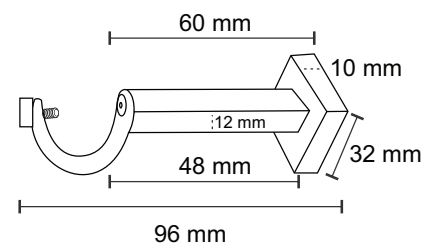

SS-052

Curtain Single Support