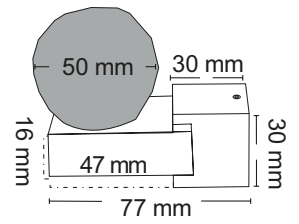

CRCP-302 Blue

Curtain Bracket

Material : Stainless Steel
Finish : SSCP / CRYSTAL BLUE
Suitable Pipe Dia : 25mm

CRCP-302 Clear

Curtain Bracket

Material : Stainless Steel
Finish : SSCP / CRYSTAL CLEAR
Suitable Pipe Dia : 25mm

Material : Stainless Steel
Finish : SSCP / CRYSTAL CLEAR
Suitable Pipe Dia : 25mm