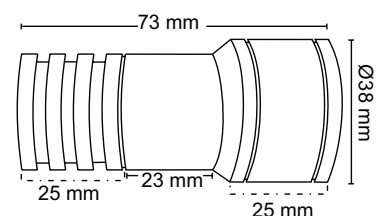

**SSCP-326**

Curtain Bracket

**Material :** Stainless Steel  
**Finish :** SSCP  
**Suitable Pipe Dia :** 25mm

**SS-329**

Curtain Bracket

**Material :** Stainless Steel  
**Finish :** SS  
**Suitable Pipe Dia :** 25mm