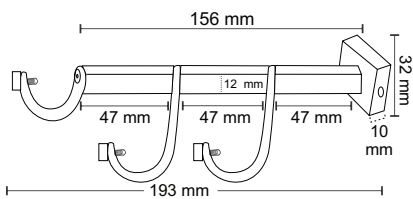

CP-052

Curtain Single Support

Material : Stainless Steel
Finish : CP
Suitable Pipe Dia : 25mm

SS-052

Curtain Triple Support

Material : Stainless Steel
Finish : SS
Suitable Pipe Dia : 25mm

SS-055

Curtain Single Support

Material : Stainless Steel
Finish : SS
Suitable Pipe Dia : 25mm