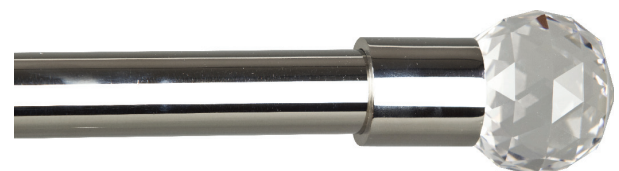

**SS-048**

Curtain Bracket

**Material :** Stainless Steel  
**Finish :** SS  
**Suitable Pipe Dia :** 25mm

**CRCP-301 Clear**

Curtain Bracket

**Material :** Stainless Steel  
**Finish :** SSCP / CRYSTAL CLEAR  
**Suitable Pipe Dia :** 25mm

**CRCP-302 Blue**

Curtain Bracket

**Material :** Stainless Steel  
**Finish :** SSCP / CRYSTAL BLUE  
**Suitable Pipe Dia :** 25mm

**CRCP-302 Clear**

Curtain Bracket

**Material :** Stainless Steel  
**Finish :** SSCP / CRYSTAL CLEAR  
**Suitable Pipe Dia :** 25mm