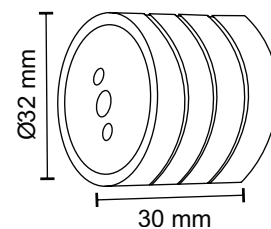

SS-317 Small

Curtain Conceal

Material : Stainless Steel
Finish : SS
Suitable Pipe Dia : 25mm

SS-318 Big

Curtain Conceal

Material : Stainless Steel
Finish : SS
Suitable Pipe Dia : 25mm

SS-044

Curtain Conceal

Material : Stainless Steel
Finish : SS
Suitable Pipe Dia : 25mm