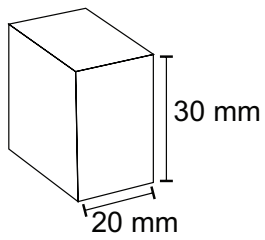

**SS-030**

Curtain End Cap

**Material :** Stainless Steel  
**Finish :** SS  
**Suitable Pipe Dia :** 25mm

**CP-030**

Curtain End Cap

**Material :** Stainless Steel  
**Finish :** CP  
**Suitable Pipe Dia :** 25mm