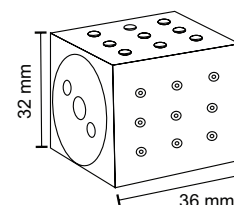

SS-317 Small

Curtain Conceal

Material : Stainless Steel
Finish : SS
Suitable Pipe Dia : 25mm

SS-318 Big

Curtain Conceal

Material : Stainless Steel
Finish : SS
Suitable Pipe Dia : 25mm

SS-044

Curtain Conceal

Material : Stainless Steel
Finish : SS
Suitable Pipe Dia : 25mm