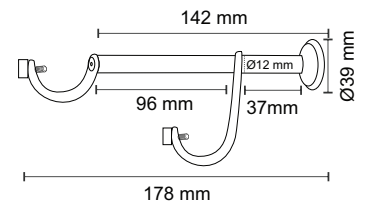

**SS-053**

Curtain Single Support

**Material :** Stainless Steel  
**Finish :** SS  
**Suitable Pipe Dia :** 25mm

**SS-053**

Curtain Double Support

**Material :** Stainless Steel  
**Finish :** SS  
**Suitable Pipe Dia :** 25mm

**SS-056 Long**

Curtain Single Support

**Material :** Stainless Steel  
**Finish :** SS  
**Suitable Pipe Dia :** 25mm

**SS-056 Long**

Curtain Double Support

**Material :** Stainless Steel  
**Finish :** SS  
**Suitable Pipe Dia :** 25mm