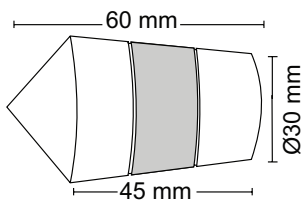

**SS-093**

Curtain Bracket

**Material :** Stainless Steel  
**Finish :** SS  
**Suitable Pipe Dia :** 25mm

**SSCP-093**

Curtain Bracket

**Material :** Stainless Steel  
**Finish :** SSCP  
**Suitable Pipe Dia :** 25mm