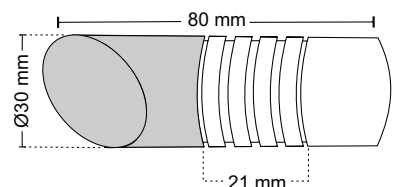

**SS-092**

Curtain Bracket

**Material :** Stainless Steel  
**Finish :** SS  
**Suitable Pipe Dia :** 25mm

**SSCP-092**

Curtain Bracket

**Material :** Stainless Steel  
**Finish :** SSCP  
**Suitable Pipe Dia :** 25mm