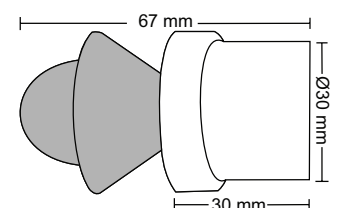

**SS-094**

Curtain Bracket

**Material :** Stainless Steel  
**Finish :** SS  
**Suitable Pipe Dia :** 25mm

**SSCP-094**

Curtain Bracket

**Material :** Stainless Steel  
**Finish :** SSCP  
**Suitable Pipe Dia :** 25mm

**SS-098**

Curtain Bracket

**Material :** Stainless Steel  
**Finish :** SS  
**Suitable Pipe Dia :** 25mm

**SSCP-098**

Curtain Bracket

**Material :** Stainless Steel  
**Finish :** SSCP  
**Suitable Pipe Dia :** 25mm