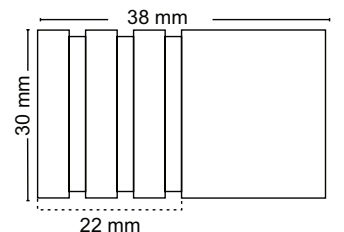

Material : Stainless Steel
Finish : SS
Suitable Pipe Dia : 25mm