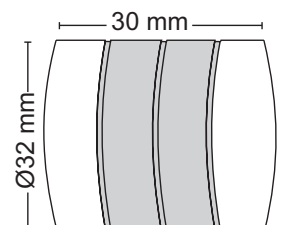

**SS-316**

Curtain Bracket (Big)

**Material :** Stainless Steel  
**Finish :** SS  
**Suitable Pipe Dia :** 25mm

**SSCP-319**

Curtain Bracket (Small)

**Material :** Stainless Steel  
**Finish :** SSCP  
**Suitable Pipe Dia :** 25mm

**SSCP-320**

Curtain Bracket (Big)

**Material :** Stainless Steel  
**Finish :** SSCP  
**Suitable Pipe Dia :** 25mm

**SS-323**

Curtain Bracket (Big)

**Material :** Stainless Steel  
**Finish :** SS  
**Suitable Pipe Dia :** 25mm