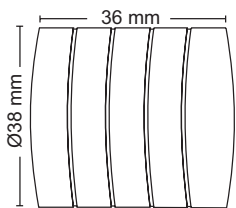

SS-316

Curtain Bracket (Big)

Material : Stainless Steel
Finish : SS
Suitable Pipe Dia : 25mm