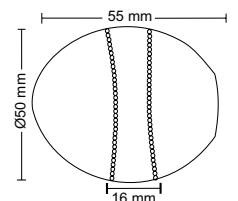

Material : Stainless Steel
Finish : SS / CRYSTAL
Suitable Pipe Dia : 25mm