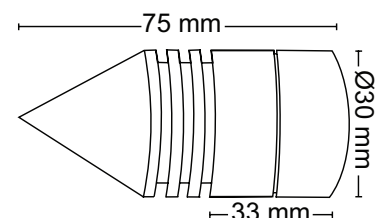

Material : Stainless Steel
Finish : SS
Suitable Pipe Dia : 25mm