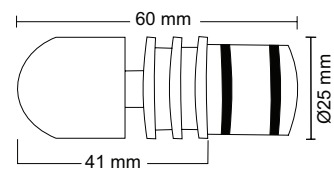

**SS-311 Inside Pipe**

Curtain Bracket

**Material :** Stainless Steel  
**Finish :** SS  
**Suitable Pipe Dia :** 25mm

**SS-312 Inside Pipe**

Curtain Bracket

**Material :** Stainless Steel  
**Finish :** SS  
**Suitable Pipe Dia :** 25mm