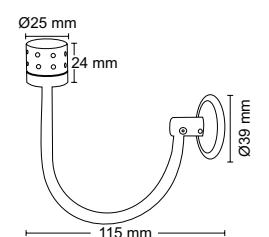

Castle Hook

**Material :** Stainless Steel  
**Finish :** SS

**SS-163**  
Curtain Flexible Elbow

**Features :** Can be adjust in any degree of angles  
**Material :** Stainless Steel  
**Finish :** SS  
**Suitable Pipe Dia :** 25mm