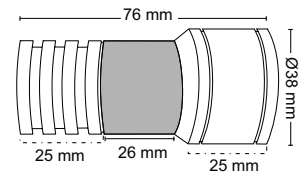

**SS-097**

Curtain Bracket

**Material :** Stainless Steel  
**Finish :** SS  
**Suitable Pipe Dia :** 25mm

**SSCP-097**

Curtain Bracket

**Material :** Stainless Steel  
**Finish :** SSCP  
**Suitable Pipe Dia :** 25mm