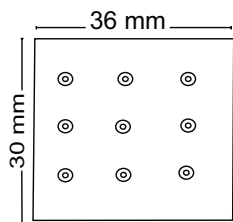

**SSCP-330**

Curtain Bracket

**Material :** Stainless Steel  
**Finish :** SSCP  
**Suitable Pipe Dia :** 25mm

**SS-044**

Curtain Bracket

**Material :** Stainless Steel  
**Finish :** SS  
**Suitable Pipe Dia :** 25mm