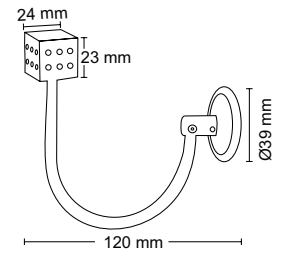

SS-167

Castle Hook

Material : Stainless Steel
Finish : SS

SS-168

Castle Hook

Material : Stainless Steel
Finish : SS

SS-169

Castle Hook

Material : Stainless Steel
Finish : SS