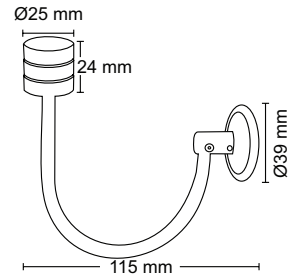

SS-164

Castle Hook

Material : Stainless Steel
Finish : SS

SS-165

Castle Hook

Material : Stainless Steel
Finish : SS

SS-166

Castle Hook

Material : Stainless Steel
Finish : SS