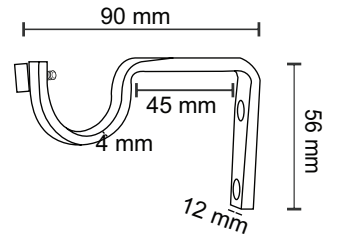

SS-053

Curtain Single Support

Material : Stainless Steel
Finish : SS
Suitable Pipe Dia : 25mm