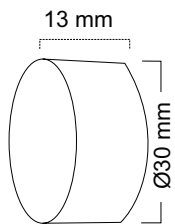

SS-028
Curtain End Cap