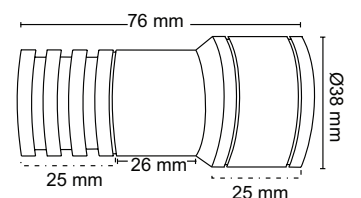

Material : Stainless Steel
Finish : SS
Suitable Pipe Dia : 25mm