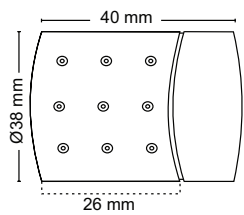

SS-047

Curtain Bracket