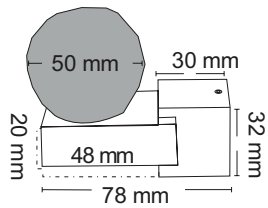

**CRCP-302 Blue**

Curtain Bracket

**Material :** Stainless Steel  
**Finish :** SSCP / CRYSTAL BLUE  
**Suitable Pipe Dia :** 25mm

**CRCP-302 Clear**

Curtain Bracket

**Material :** Stainless Steel  
**Finish :** SSCP / CRYSTAL CLEAR  
**Suitable Pipe Dia :** 25mm