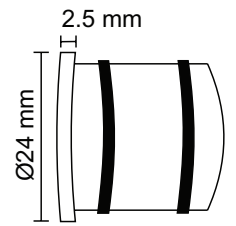

**SS-317 Small**

Curtain Conceal

**Material :** Stainless Steel  
**Finish :** SS  
**Suitable Pipe Dia :** 25mm

**SS-318 Big**

Curtain Conceal

**Material :** Stainless Steel  
**Finish :** SS  
**Suitable Pipe Dia :** 25mm

**SS-044**

Curtain Conceal

**Material :** Stainless Steel  
**Finish :** SS  
**Suitable Pipe Dia :** 25mm

**SS-314 Inside Pipe**  
Curtain End Cap

**Material :** Stainless Steel  
**Finish :** SS  
**Suitable Pipe Dia :** 25mm