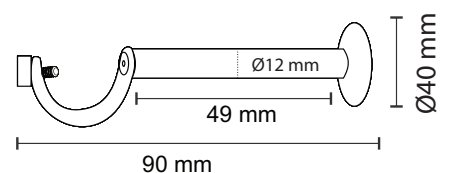

**SS-057**

Curtain Single Support

**Material :** Stainless Steel  
**Finish :** SS  
**Suitable Pipe Dia :** 25mm

**CP-057**

Curtain Single Support

**Material :** Stainless Steel  
**Finish :** CP  
**Suitable Pipe Dia :** 25mm