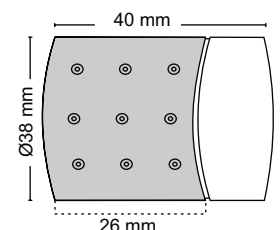

**SS-047**

Curtain Bracket

**Material :** Stainless Steel  
**Finish :** SS  
**Suitable Pipe Dia :** 25mm

**SSCP-047**

Curtain Bracket

**Material :** Stainless Steel  
**Finish :** SSCP  
**Suitable Pipe Dia :** 25mm