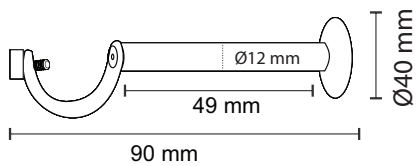

SS-056 Long

Curtain Double Support

Material : Stainless Steel
Finish : SS
Suitable Pipe Dia : 25mm

SS-057

Curtain Single Support

Material : Stainless Steel
Finish : SS
Suitable Pipe Dia : 25mm

CP-057

Curtain Single Support

Material : Stainless Steel
Finish : CP
Suitable Pipe Dia : 25mm