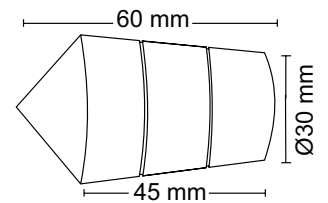

SS-093

Curtain Bracket

Material : Stainless Steel
Finish : SS
Suitable Pipe Dia : 25mm

SSCP-093

Curtain Bracket

Material : Stainless Steel
Finish : SSCP
Suitable Pipe Dia : 25mm

SS-094

Curtain Bracket

Material : Stainless Steel
Finish : SS
Suitable Pipe Dia : 25mm