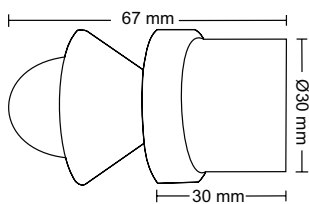

**SS-094**

Curtain Bracket

**Material :** Stainless Steel  
**Finish :** SS  
**Suitable Pipe Dia :** 25mm

**SSCP-094**

Curtain Bracket

**Material :** Stainless Steel  
**Finish :** SSCP  
**Suitable Pipe Dia :** 25mm

**SS-098**

Curtain Bracket

**Material :** Stainless Steel  
**Finish :** SS  
**Suitable Pipe Dia :** 25mm

**SSCP-098**

Curtain Bracket

**Material :** Stainless Steel  
**Finish :** SSCP  
**Suitable Pipe Dia :** 25mm