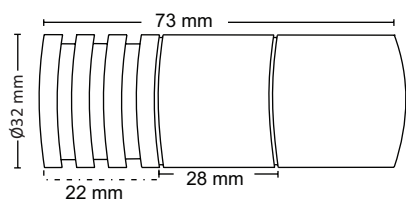

**SSCP-320**

Curtain Bracket (Big)

**Material :** Stainless Steel  
**Finish :** SSCP  
**Suitable Pipe Dia :** 25mm

**SS-323**

Curtain Bracket (Big)

**Material :** Stainless Steel  
**Finish :** SS  
**Suitable Pipe Dia :** 25mm