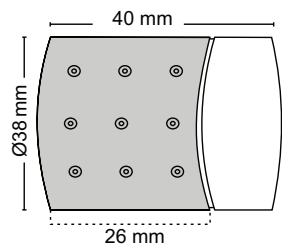

SSCP-326

Curtain Bracket