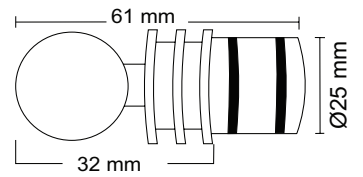

Material : Stainless Steel
Finish : SS
Suitable Pipe Dia : 25mm