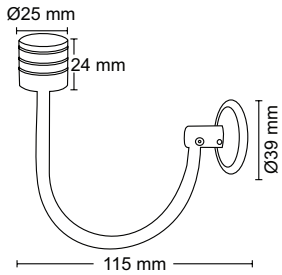

SS-164

Castle Hook

Material : Stainless Steel
Finish : SS

SS-165

Castle Hook

Material : Stainless Steel
Finish : SS

SS-166

Castle Hook

Material : Stainless Steel
Finish : SS